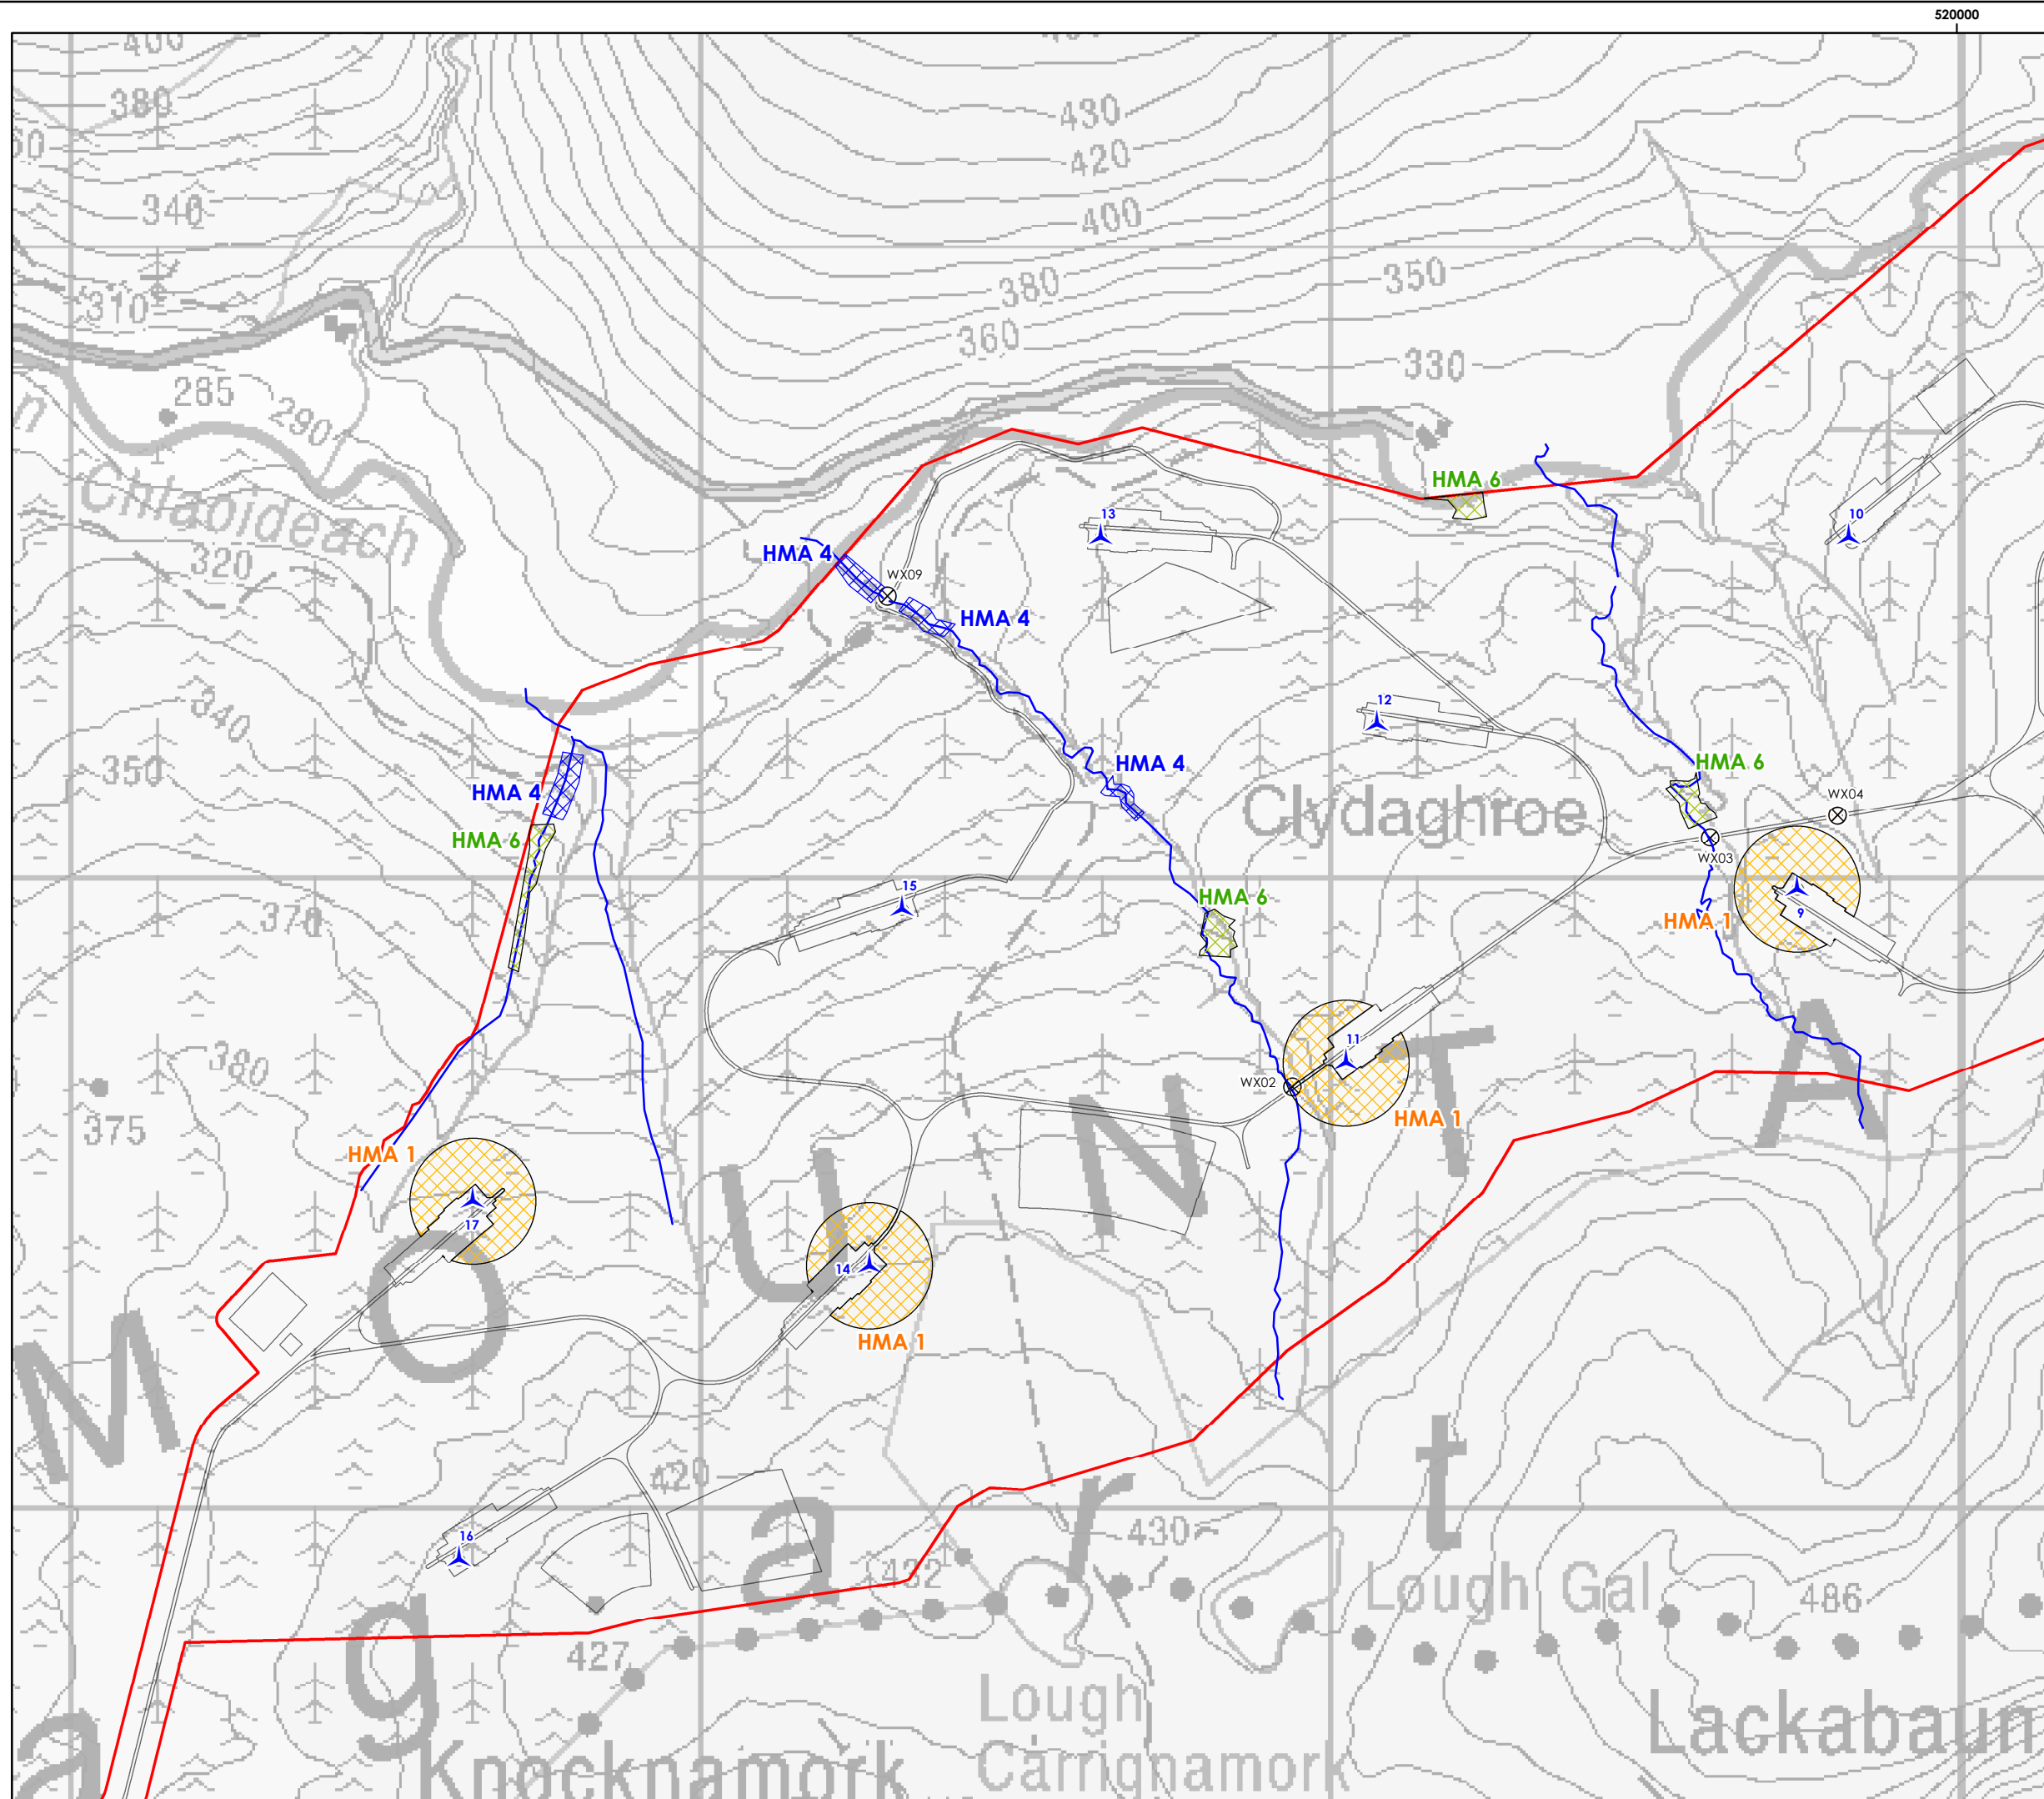

Cummeennabuddoge Wind Farm

Key

- Site boundary
- Proposed infrastructure
- Watercourse crossing
- FW1 habitat
- ▲ Proposed Turbine Location

Habitat Management Area

- HMA 1
- HMA 4
- HMA 6

Scale @ A3:
1:10,000

Ordnance Survey Ireland Licence No EN0013720
© Ordnance Survey Ireland and Government of Ireland