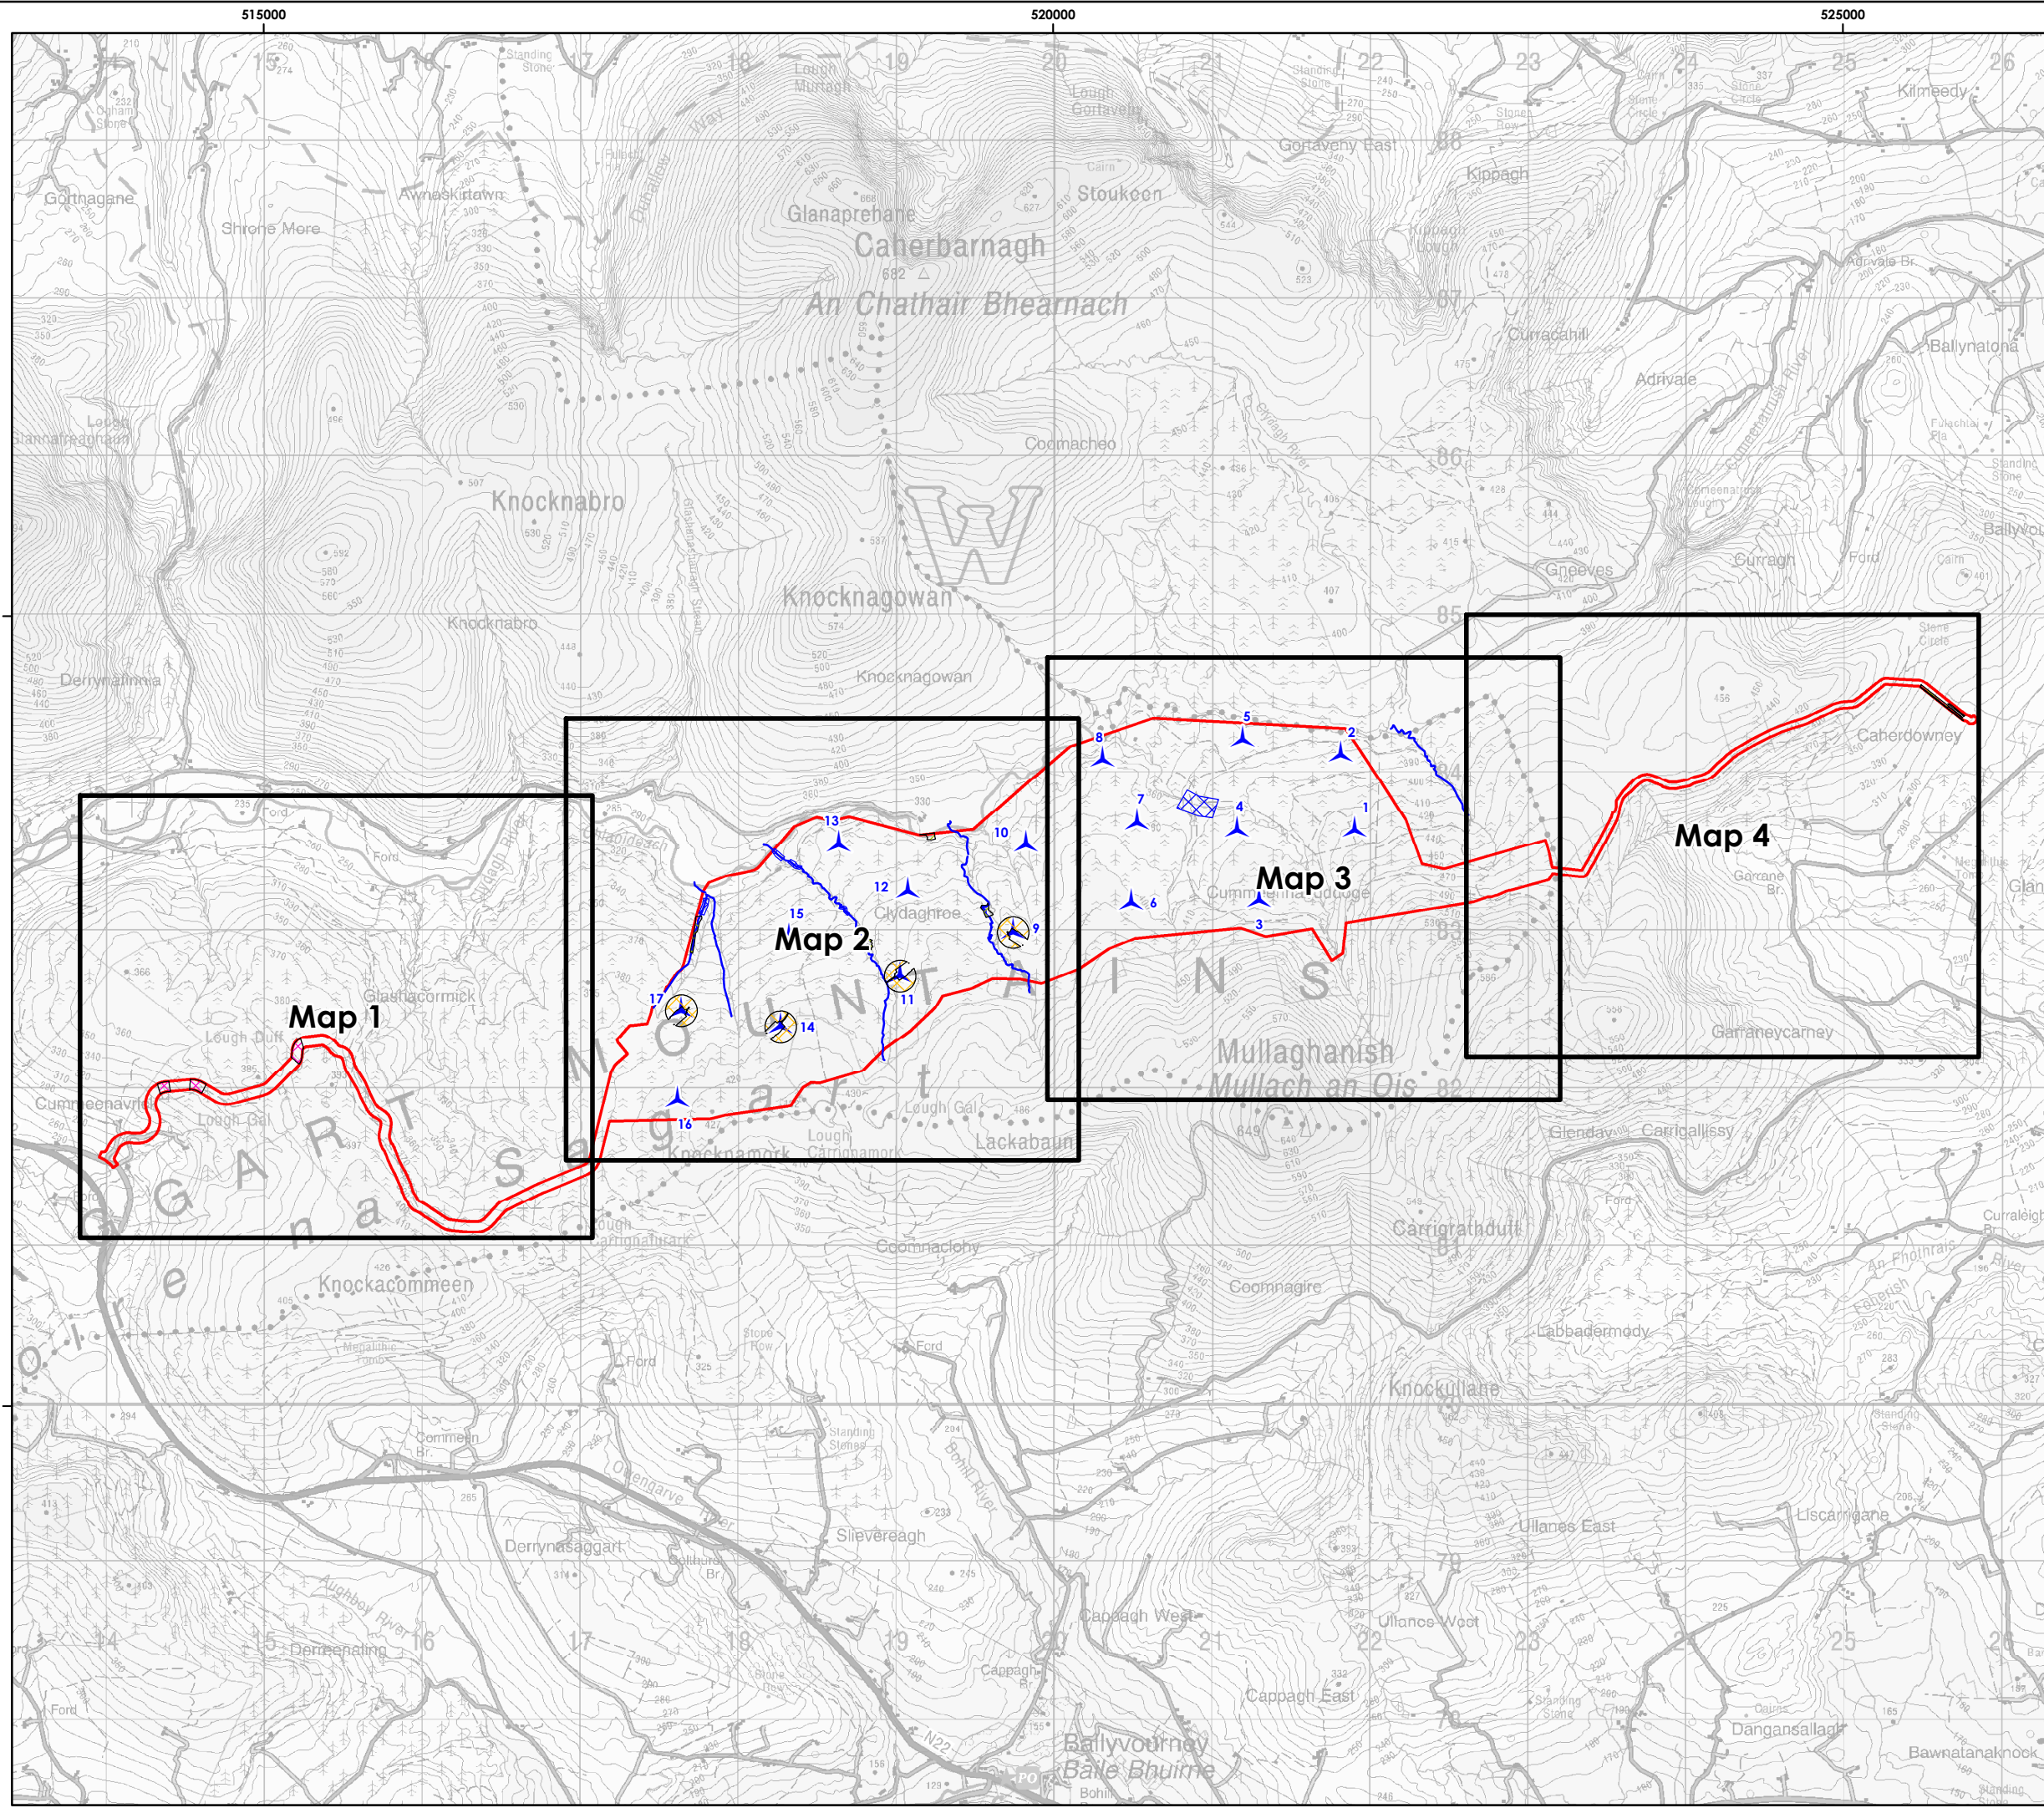

Cummeennabuddoge Wind Farm

Figure 8-8
Habitat Management Areas (HMAs) - Overview

Key

-  Site boundary
-  FW1 habitat
-  Proposed Turbine Location
- Habitat Management Area**
-  HMA 1
-  HMA 3
-  HMA 4
-  HMA 6

- Site boundary
- Proposed infrastructure
- ⊗ Watercourse crossing
- Habitat Management Area**
- HMA 3

Scale @ A3:
1:10,000

Ordnance Survey Ireland Licence No EN0013720
© Ordnance Survey Ireland and Government of Ireland

Cummeennabuddoge Wind Farm

Figure 8-8
Habitat Management Areas (HMAs) - Map 2

Key

- Site boundary
- Proposed infrastructure
- Watercourse crossing
- FW1 habitat
- ▲ Proposed Turbine Location

Habitat Management Area

Key

- Site boundary
- Proposed infrastructure
- X Watercourse crossing
- FW1 habitat
- ▲ Proposed Turbine Location
- Habitat Management Area
- HMA 4

Scale @ A3:
1:10,000

Ordnance Survey Ireland Licence No EN0013720
© Ordnance Survey Ireland and Government of Ireland