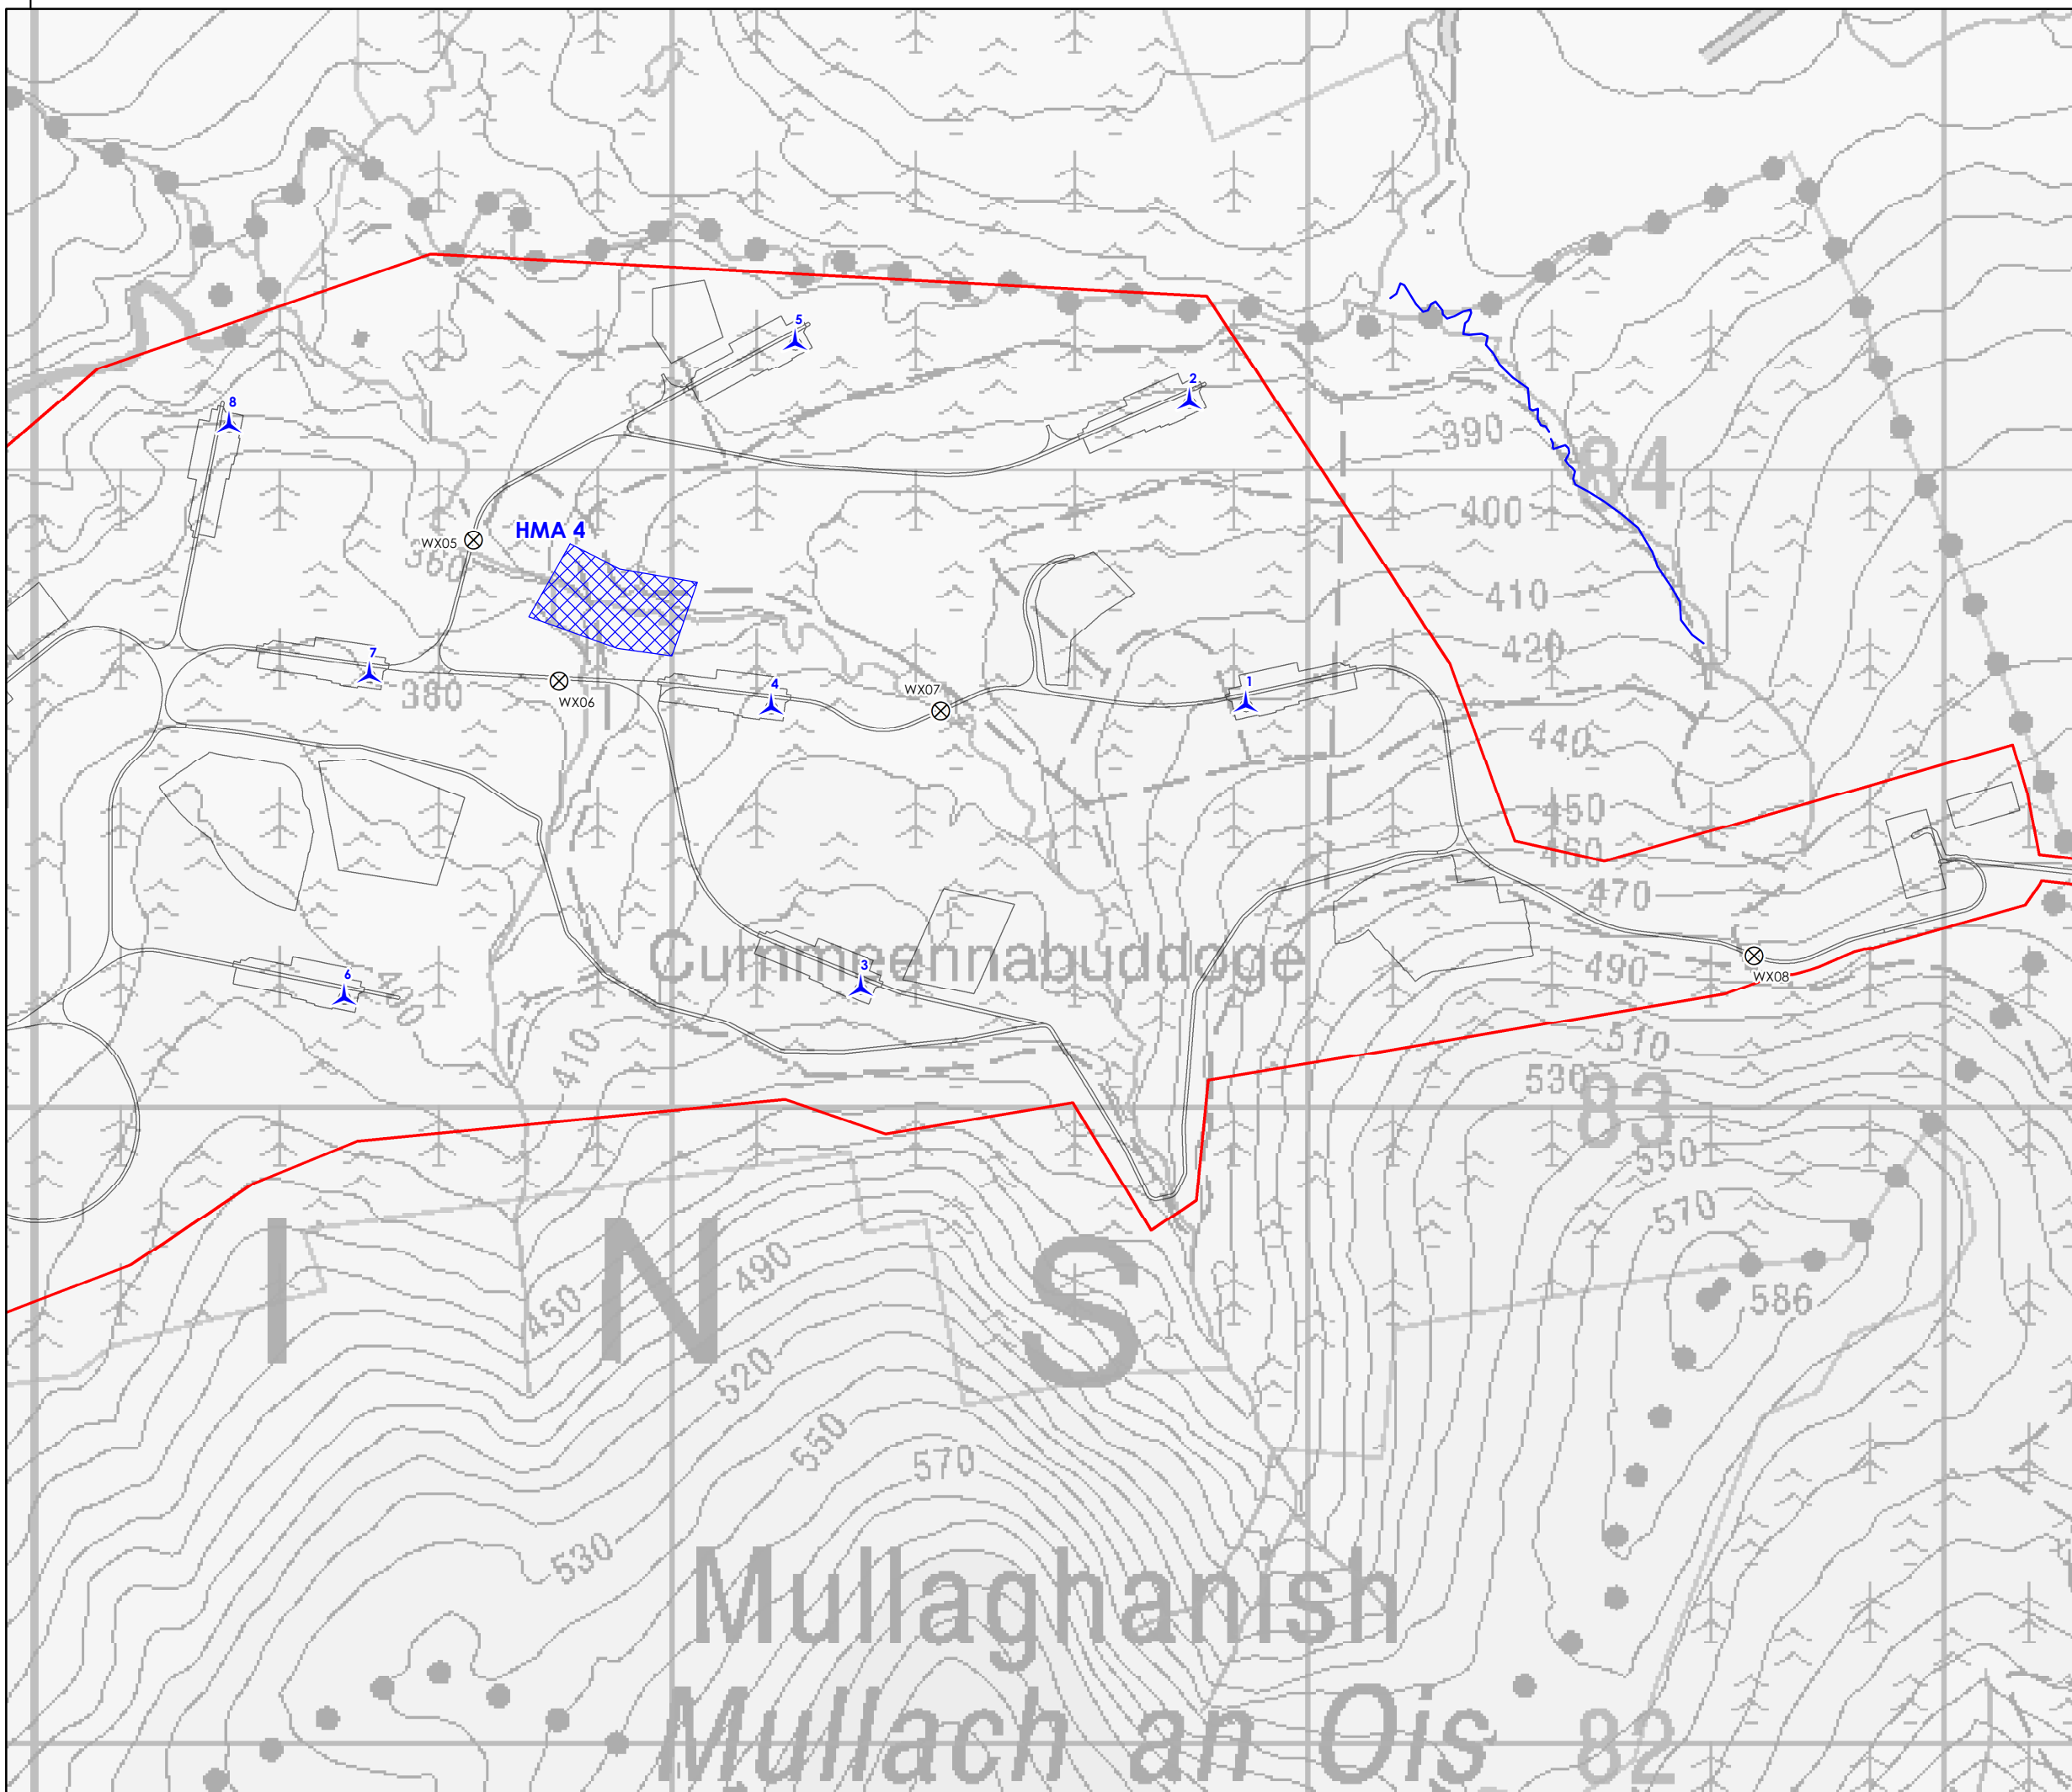

Cummeennabuddoge Wind Farm

Figure 8-8
Habitat Management Areas (HMAs) - Map 2

Key

- Site boundary
- Proposed infrastructure
- Watercourse crossing
- FW1 habitat
- ▲ Proposed Turbine Location

Habitat Management Area

- HMA 1
- HMA 4
- HMA 6

Scale @ A3:
1:10,000

Ordnance Survey Ireland Licence No EN0013720
© Ordnance Survey Ireland and Government of Ireland

520000

Cummeennabudoge Wind Farm

Figure 8-8
Habitat Management Areas (HMAs) - Map 3

Key

- Site boundary
- Proposed infrastructure
- X Watercourse crossing
- FW1 habitat
- ▲ Proposed Turbine Location
- Habitat Management Area
- HMA 4

Scale @ A3:
1:10,000

Ordnance Survey Ireland Licence No EN0013720
© Ordnance Survey Ireland and Government of Ireland