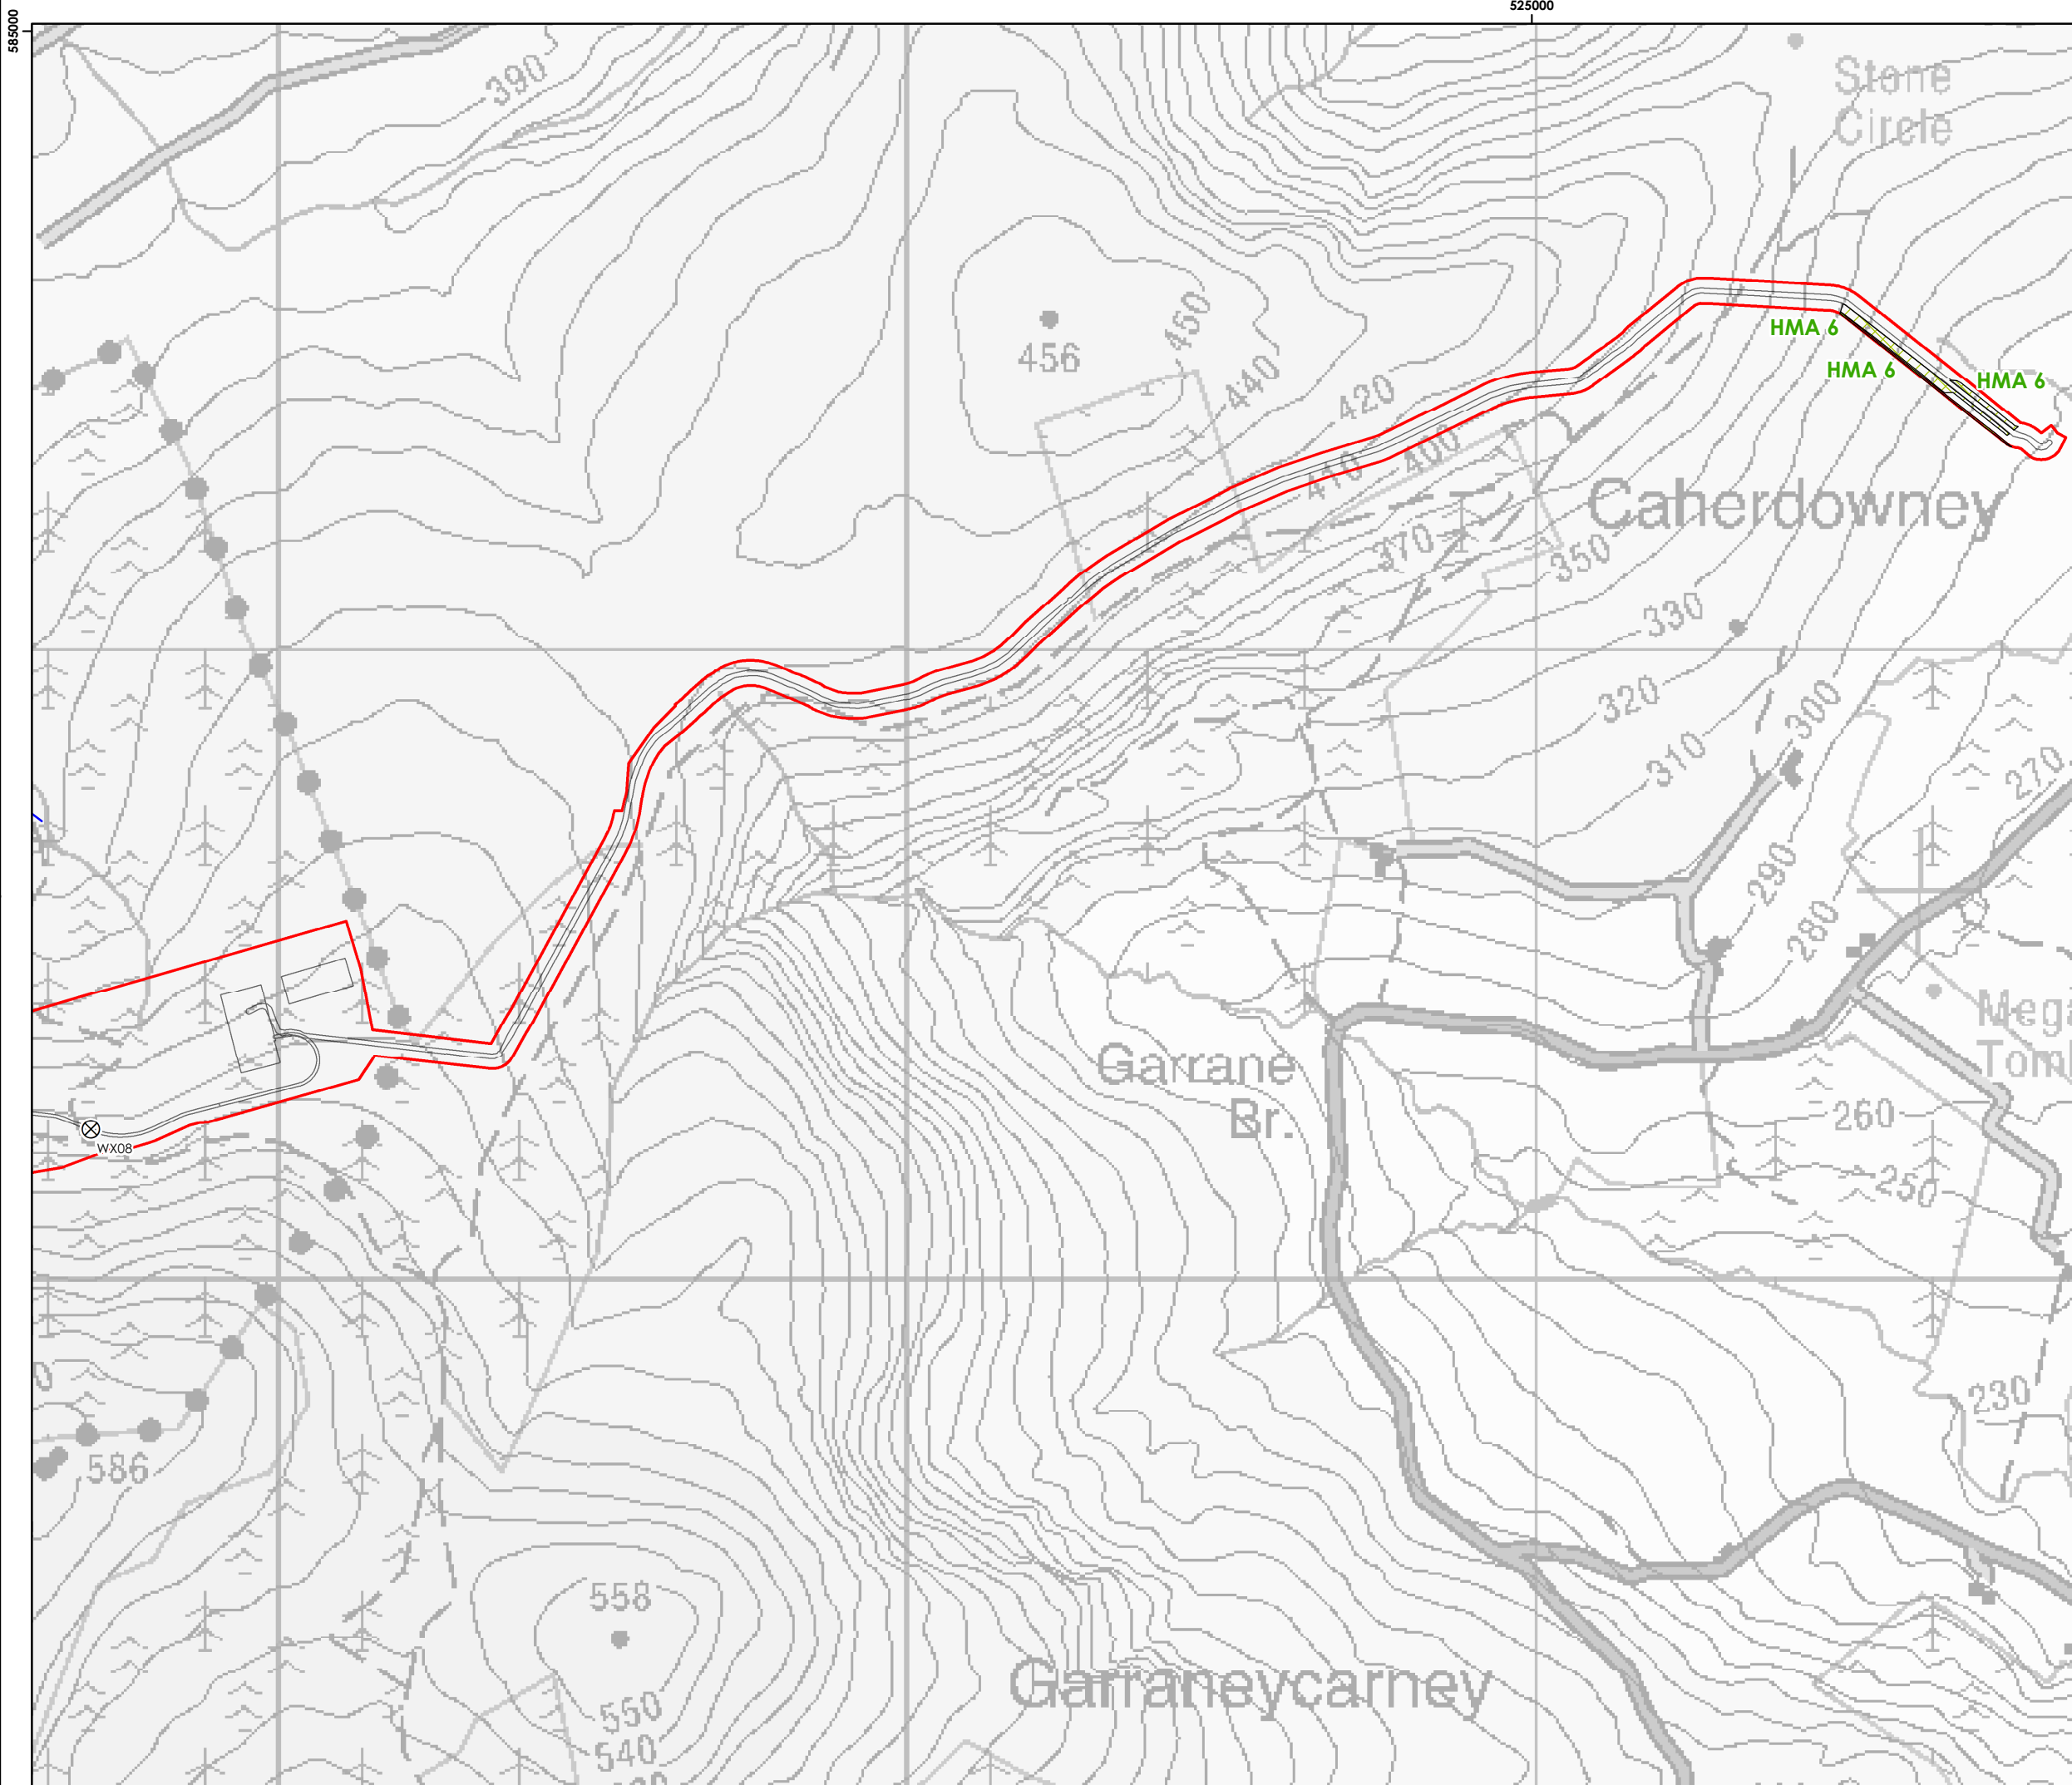

Key

- Site boundary
- Proposed infrastructure
- X Watercourse crossing
- FW1 habitat
- ▲ Proposed Turbine Location
- Habitat Management Area
- HMA 4

Scale @ A3:
1:10,000

Ordnance Survey Ireland Licence No EN0013720
© Ordnance Survey Ireland and Government of Ireland