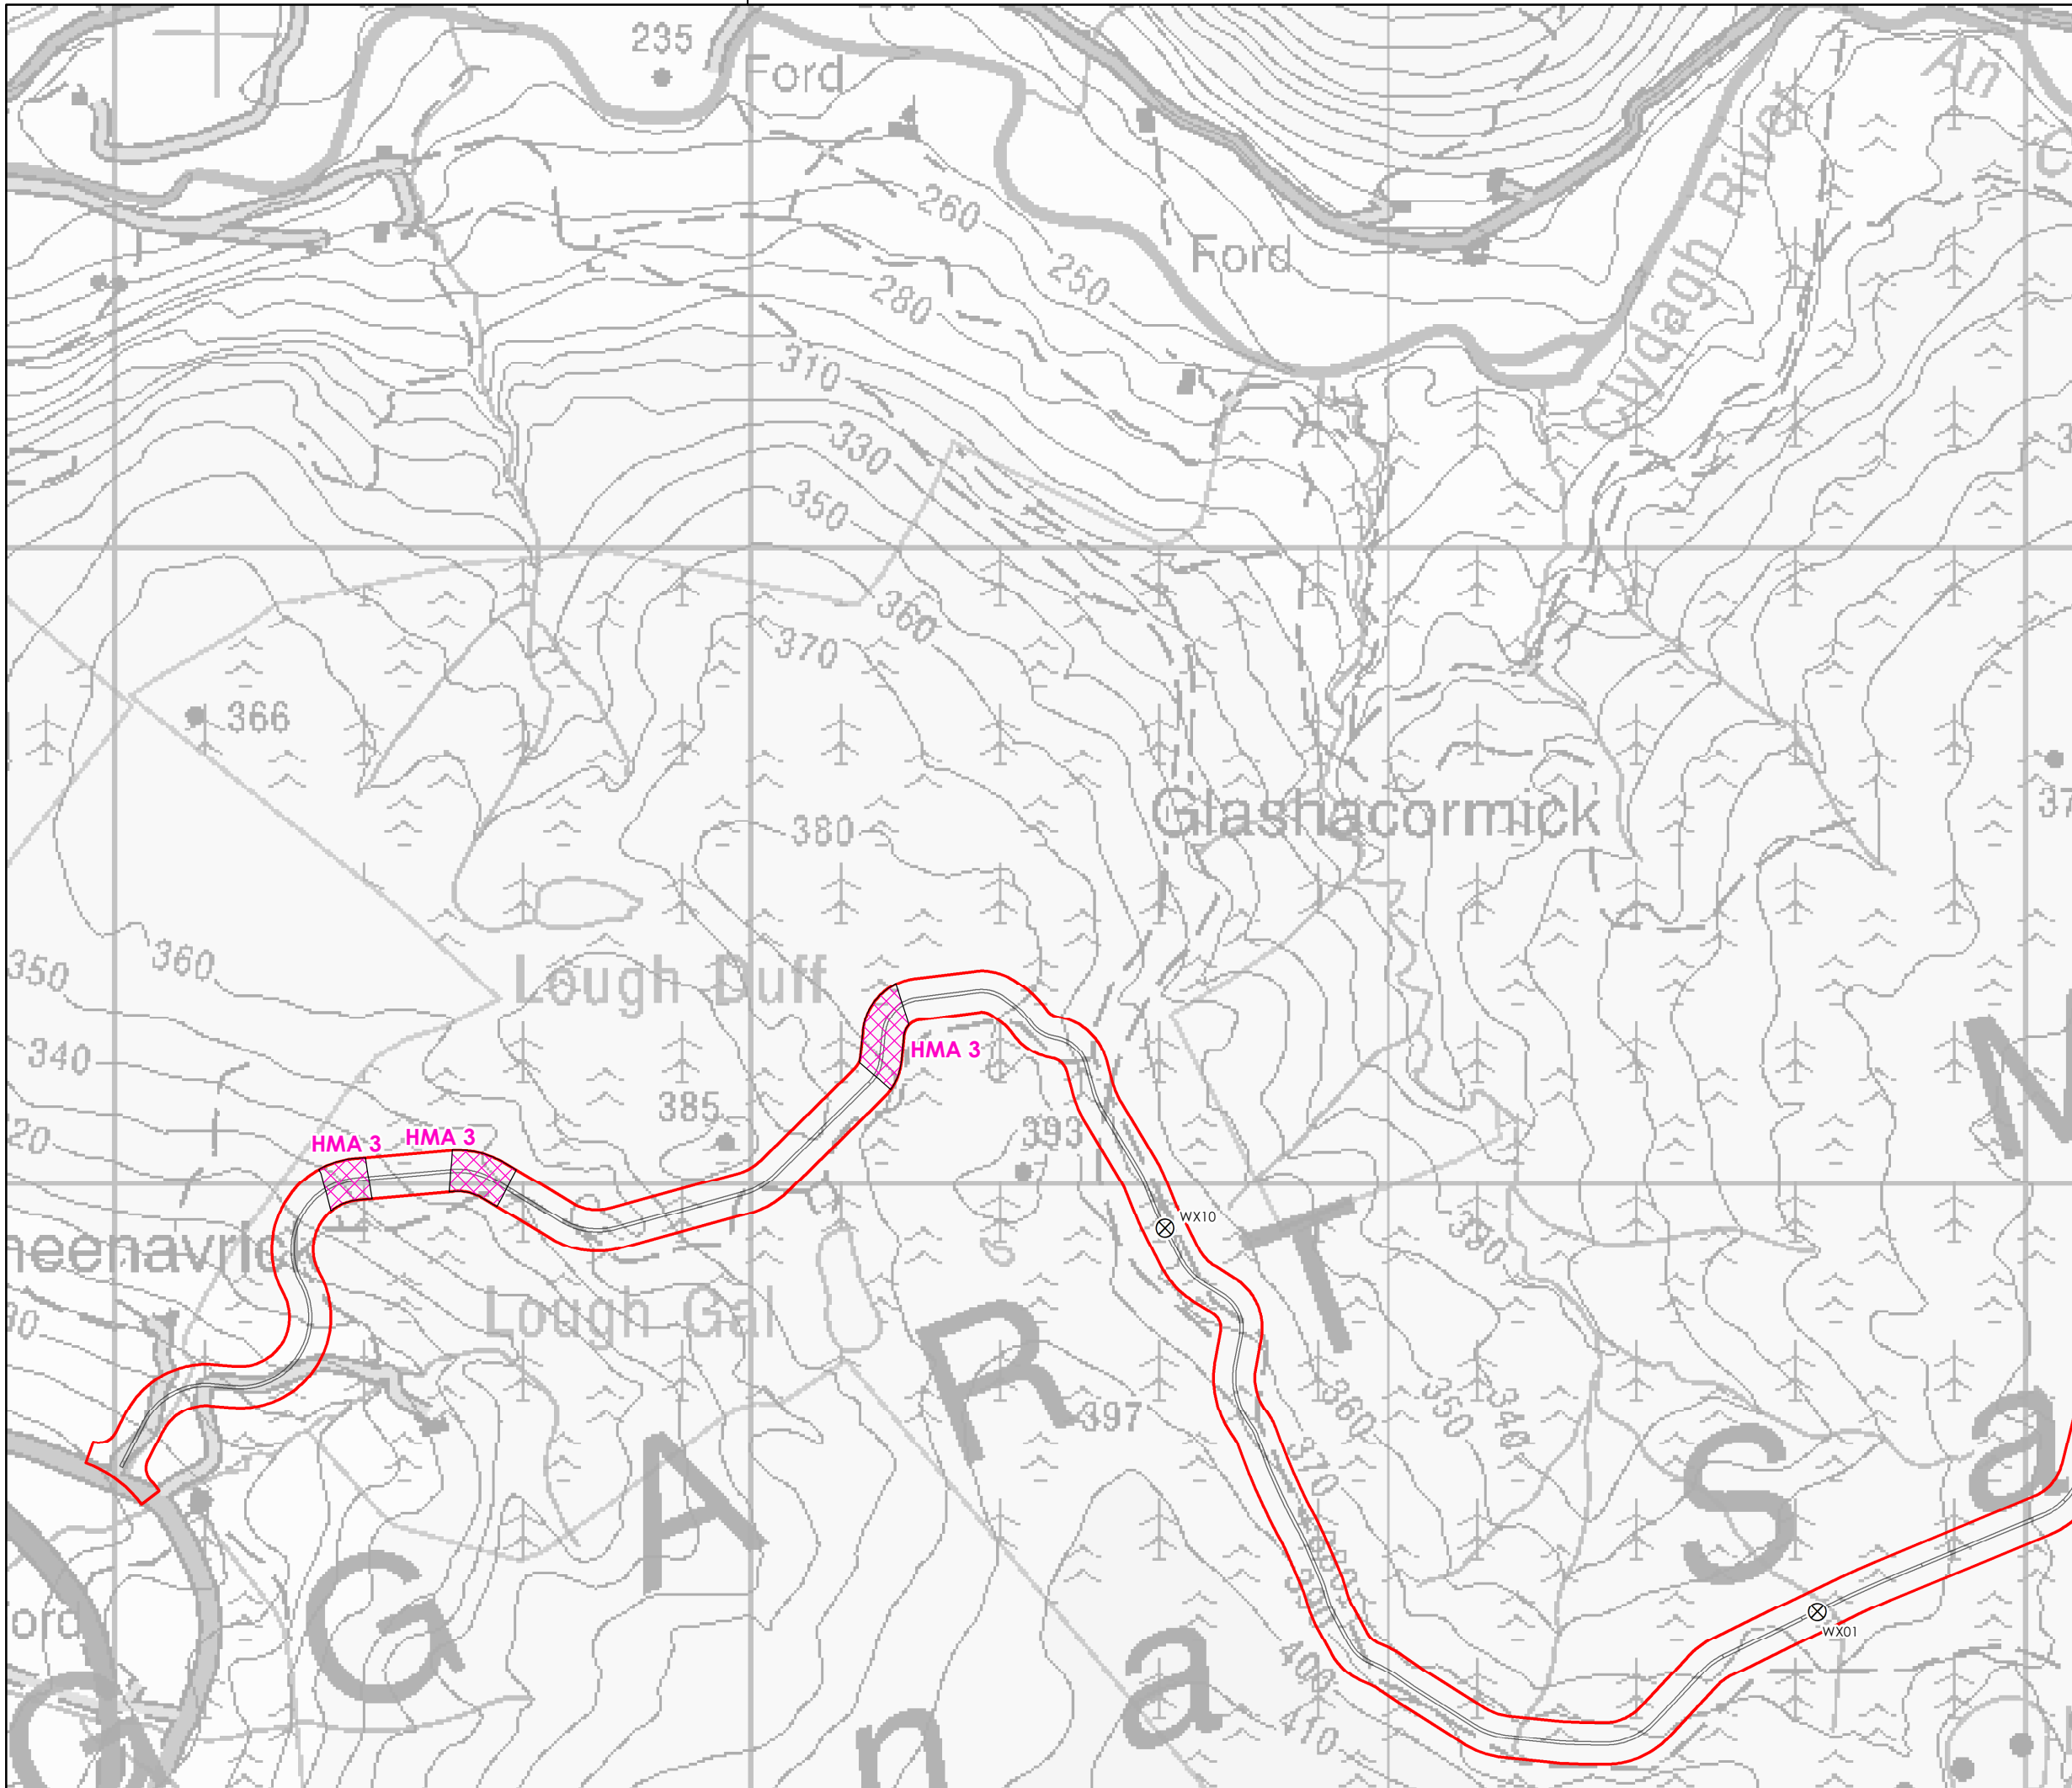

515000

Cummeennabudodge Wind Farm

Key

- Site boundary
- Proposed infrastructure
- ⊗ Watercourse crossing
- **Habitat Management Area**
- HMA 3

Scale @ A3:
1:10,000

Ordnance Survey Ireland Licence No EN0013720
© Ordnance Survey Ireland and Government of Ireland